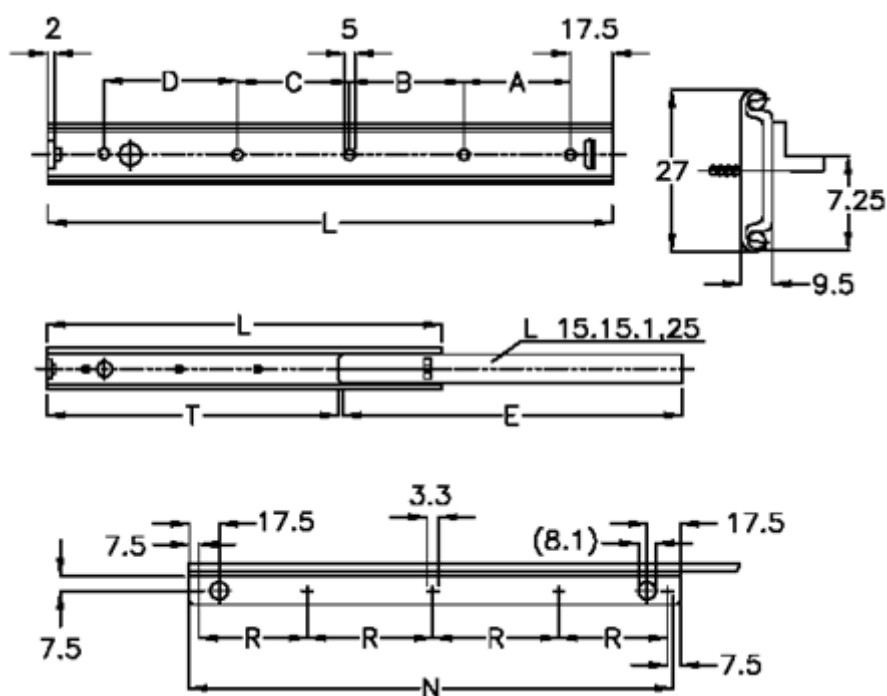

Article number: 11109052

Description: Thomas Regout Telescopic slide 11109052 EMS2, 2joints
 Length 450 mm / load cap. 26 kgs / extension 340 mm

Measures

A	= 96	R = 136.6
B	= 96	T = 340
C	= 96	
D	= 128	
E	= 423	
L	= 450	
Load capacity side mounted	= 17	
N	= 425	